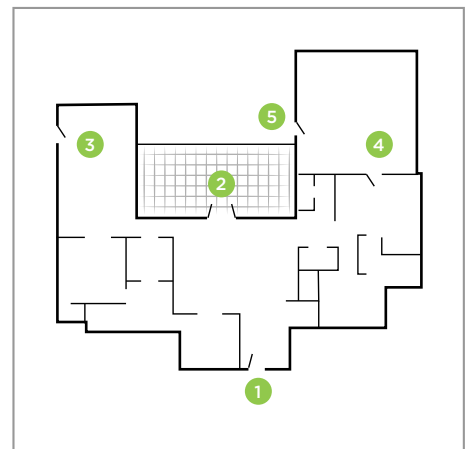

BLS-V106-010-2  
(Not pictured)

**PATIO DOOR**

VistaGrande. Smooth Full Lite with Clear Glass with 8-Lite SDL in SW Inkwell | Door VSG-120-010-S08-X

**SIDE DOOR**

VistaGrande. Smooth Full Lite with Pearl Glass with 8-Lite SDL | Door VSG-926-140-S08-X