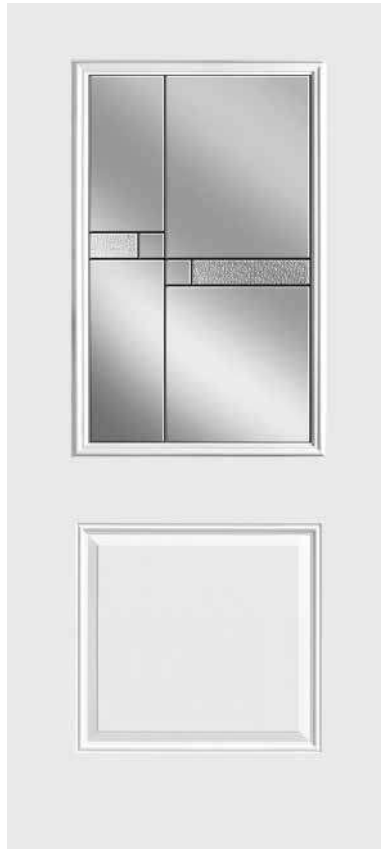

HD Steel

Ready to Paint

Masonite. HD Steel doors come primed and ready to paint. These doors feature high-definition decorative panel profiles that closely replicate the appearance of a high-end wood door with the ultimate in security.

Masonite. HD Steel 1/2 Lite with Cruz Glass Door MHD-106-661-1