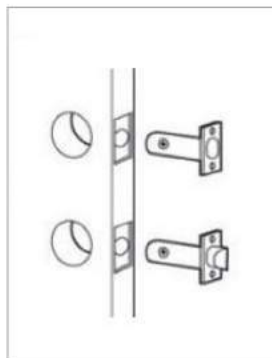

Brickmold

Threshold / Sill

Hinge

Care & Maintenance Kit

In addition to the standard tubular lock preparation that is included we can prep for most other lock systems. Two of the most common being mortise and multi point.

Mortise:

Large deadbolt with soft close bi-directional latches with optional function to allow the door to lock upon close.

Multi Point:

Used on taller doors this lock has 3 points of contact from the top to the bottom of the door slab. Used often with large pull bars and simple lever systems.