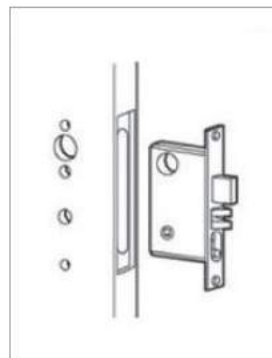

Mortise Lock Prep
Available Option