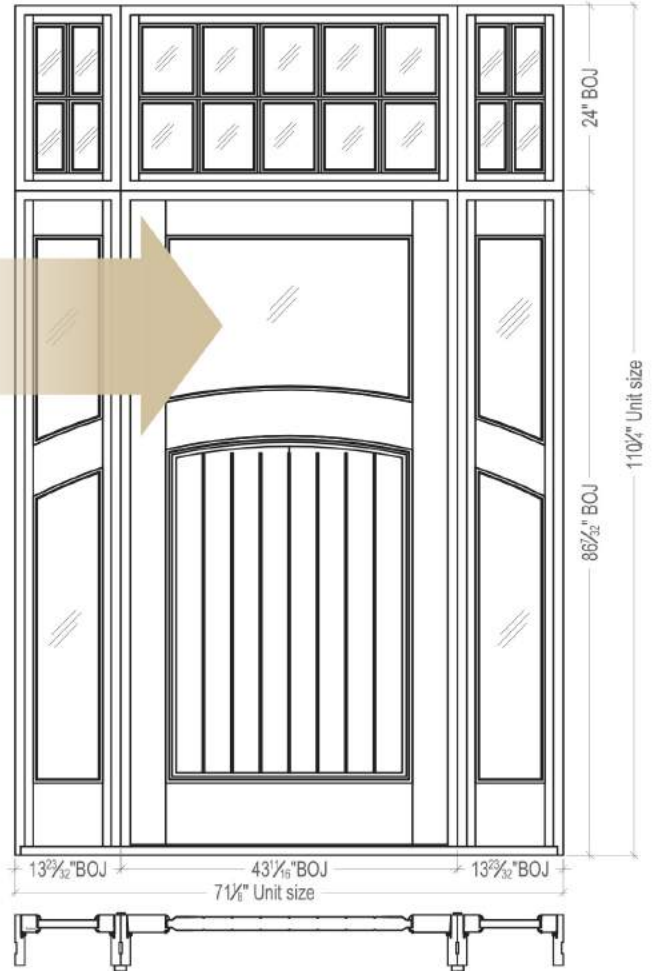

Model/Collection/Dimensions	Structure	Wood/Finish	Glass
 <p>GD-804P-DD Modern Collection Design: Double Unit External Dimensions: 73-1/2 x 98" Jamb: 4-9/16"</p>	 <p> Solid (Euro Technology)</p>	<p>Mahogany Wood Veneer with Black Paint Finish</p>	 <p>Clear Glass</p>
 <p>GD-EMD-A2W 2SL Modern Collection Design: Single with 2 Sidelites Unit External Dimensions: 73-1/8 x 98" Jamb: 4-9/16"</p>	 <p> Modern Euro Technology</p>	<p>Mahogany Wood Veneer with Walnut Finish <i>Available in:</i> Mahogany Wood Veneer with Espresso Finish</p>	 <p>Clear Glass</p>
 <p>GD-EMD-A2W 2SL Modern Collection Design: Single with 2 Sidelites Unit External Dimensions: 73-1/8 x 98" Jamb: 4-9/16"</p>	 <p> Modern Euro Technology</p>	<p>Mahogany Wood Veneer with Espresso Finish <i>Available in:</i> Mahogany Wood Veneer with Walnut Finish</p>	 <p>Clear Glass</p>

Our expert craftsmen can design and create custom doors to your exact specifications.

Elevation view from the exterior

Elevation view from the exterior

43 1/16" BOJ
71 1/2" Unit size

Modern Custom Doors

Glenview Doors custom pivot entry systems features massive 3.5" double rabbeted slabs that arrive as complete ready to install entries.

The combination of double rabbeted slabs and frame system create a tight weather seal and deliver superior performance in comparison to a regular pivot door. Models are custom built for each project and allow for slabs up to 5 feet wide and 10 feet tall and can be combined with fixed side panels or sidelights to complete wall system. Numerous stain / paint options are available in Mahogany and Oak. Also, aluminum exterior cladding options are available.