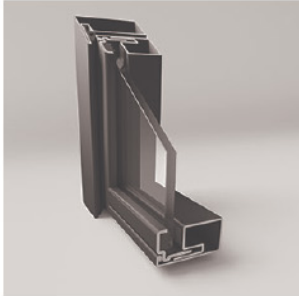

April 2023

Glenview
DOORS®

Superior Craftsmanship

STEEL INTERIOR DOORS CATALOG

www.glenviewdoors.com | 877.379.3667

CHOOSE DURABILITY WITHOUT COMPROMISING THE LIGHTNESS

The specially designed shape of the profiles, the highest quality galvanised steel, and the 2mm wall of the steel profiles make it possible to produce exceptionally thin door frames without compromising durability, and lasting for decades

Steel handle (1-point lock, opened only with a handle)

Whether it is a condo, single family home, home office, commercial office or commercial project, these interior steel doors convey finest European weld work and craftsmanship because our interior steel doors are made of high-quality steel materials and powder coated finish. These interior steel and glass doors and steel diving glass walls have a sturdy, high end look and feel of welded steel door that cannot be replaced by other interior doors.