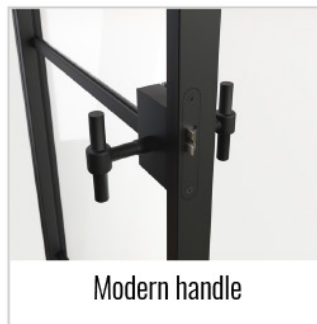

Steel handle (1-point lock, opened only with a handle)

Whether it is a condo, single family home, home office, commercial office or commercial project, these interior steel doors convey finest European weld work and craftsmanship because our interior steel doors are made of high-quality steel materials and powder coated finish. These interior steel and glass doors and steel diving glass walls have a sturdy, high end look and feel of welded steel door that cannot be replaced by other interior doors.