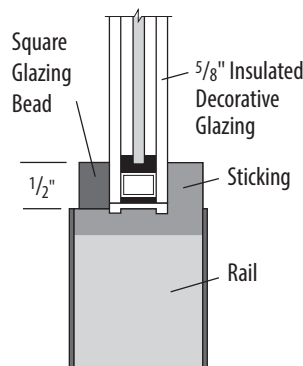

MODERN QUIRK #8601

SPECIES

Premium Primed
Douglas Fir†

(Reverse Quirk Available)

SQUARE GLAZED #3501

SPECIES

Premium Primed
Douglas Fir†
Knotty Aldert

2/2 & 2/10 doors have wide stiles.
7/0 doors may have larger top and bottom rail.