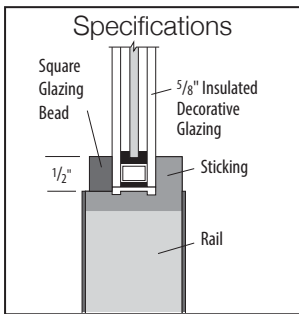

Available Species

Available in Patina only

PRIVACY **7**

Artisan