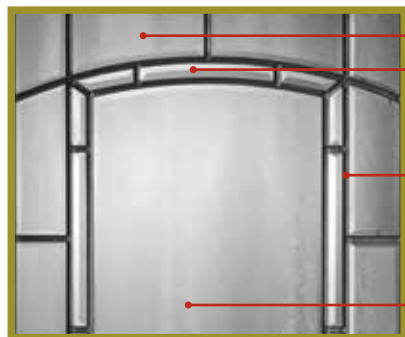

Mistlite †

PRIVACY 8

Shown in Fir
Glass: Adelaide Patina

Available Species

Primed Fir Knotty Alder

Available in Patina only

PRIVACY 8

Sable Bevels