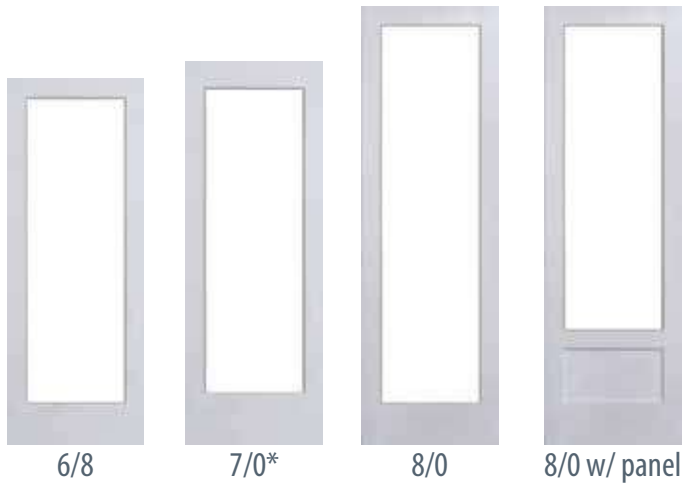

TRADITIONAL OVOLO #1501

SPECIES

Premium Primed
Douglas Fir
Knotty Aldert
Red Oak†
Walnut†
Mahogany†
Maple†
Cherry†
Pine†
Poplar†