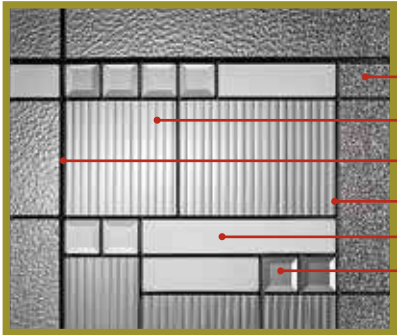

Shown in Premium Primed Glass: Artisan Patina

Available Species

Primed   Fir   Knotty Alder

Available in Patina only
PRIVACY 8