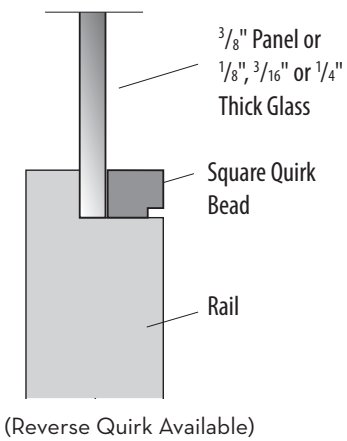

‡ Safety Glass

8401 DWL

8433 DWL

8405 DWL

Shown in Primed 8405
Glass: Diffused White Laminate

8600 Series - Shaker Series

Shown in 8600 Premium Primed Glass: Rain

MODERN QUIRK #8601