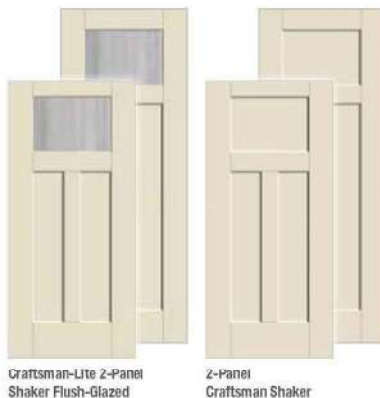

Craftsman-Lite 2-Panel
Shaker Flush-Glazed

2-Panel
Craftsman Shaker

A transitional update to the historic Shaker, Shaker-style doors and sidelites feature flush recessed panels delivering a simple design for homes that take design cues from Farm architectural elements, Shaker-style doors are between yesterday's styles and today's trends.

Available in Smooth-Star, starting on page 1

Flush-Glazed Fiberglass Door Replacement Rider

Provides protection in case of accidental residential and multi-family construction damage. We will replace the flush-glazed fiberglass door.

*=Glass in Picture