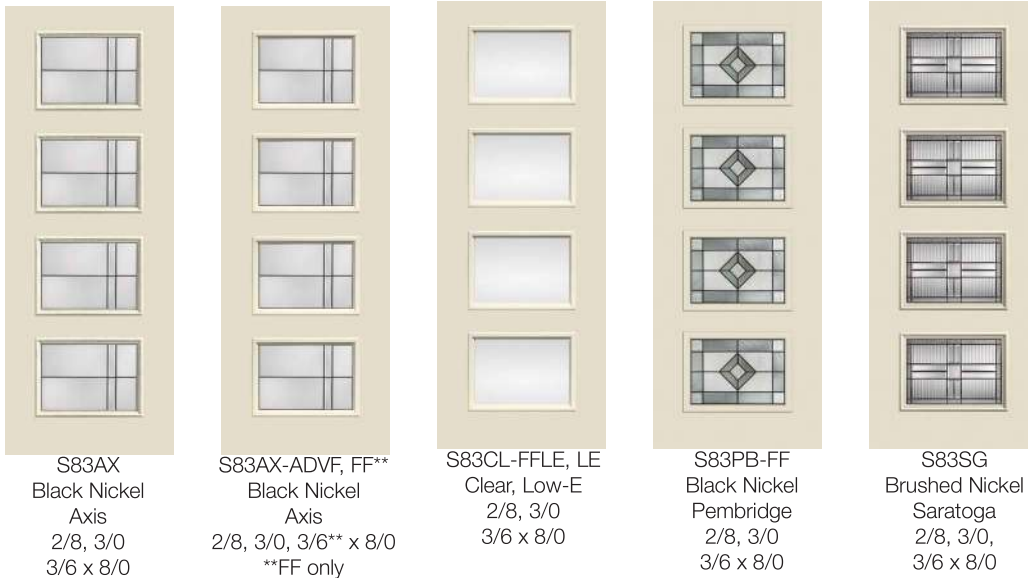

# Smooth-Star Collection Pulse Designs

- Sleek, modern designs to suit contemporary home styles, and lend retro appeal to mid-century modern homes
- Available door sizes and glass options may vary based on door style and material choice.