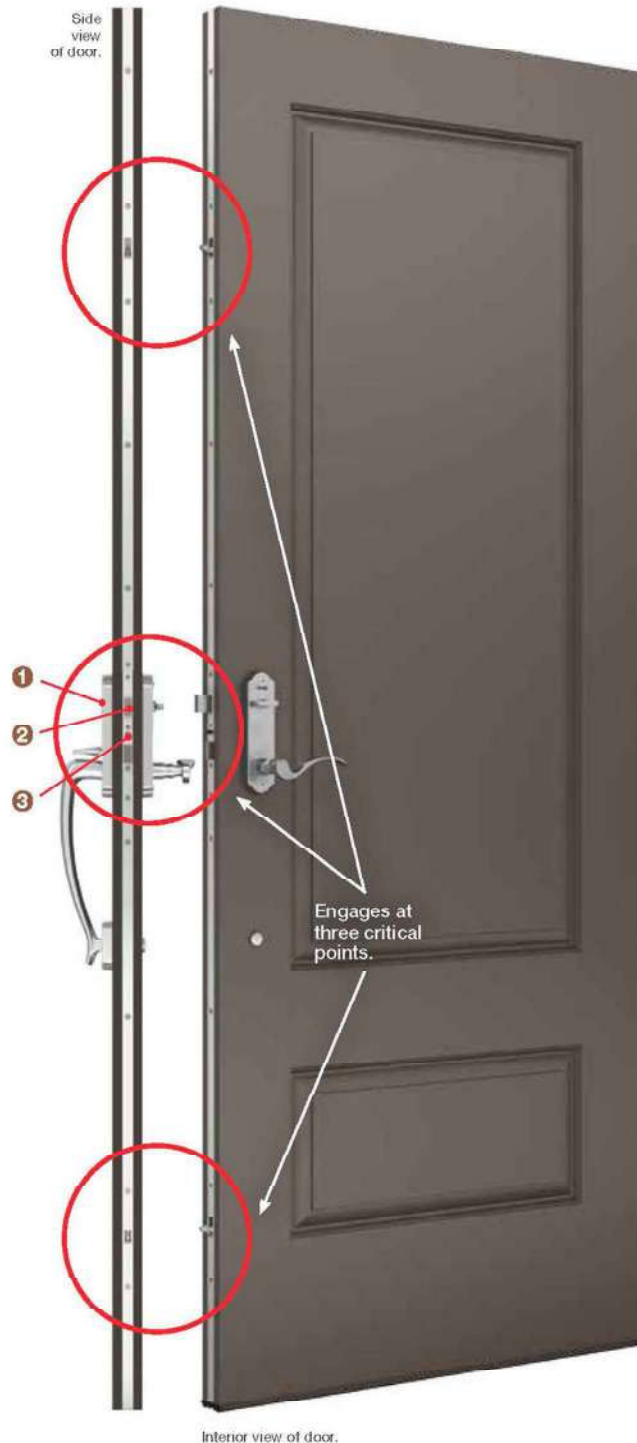

Multi-Point Locking System

- MPLs add greater security
- Stability for enhanced door system performance
- Stainless steel construction resists rust and corrosion

Hardware

Multi-Point Locking Systems (MPLS) (Recommended)

Engages the door and frame at three critical points from top to bottom for enhanced stability compared to traditional deadbolt assemblies. Features premium stainless steel construction that resists corrosion.

NEW Grip-Style MPLS

New grip-style handlesets offer an intuitive approach to the multi-point locking system with on-trend aesthetics. A simple 90-degree twist of the thumbturn (interior) or a key (exterior) is all it takes to engage the door frame at three points with no need to lift the handleset lever. An integrated mishandling device protects the door and frame from accidental damage. Features deadbolt located above handleset.

(Highly recommended for 8'0" fiberglass doors. Not recommended for steel doors. Strike plate package available. Active option only.)

Standard Door MPLS

Tongue
(For single door systems.)
Heights: | Configurations:
6'8" | Inswing
7'6" | Outswing
8'0" |

1. 1 Self-lubricating locks.
2. 2 1" premium stainless steel deadbolt.
3. 3 Integrated mishandling device.