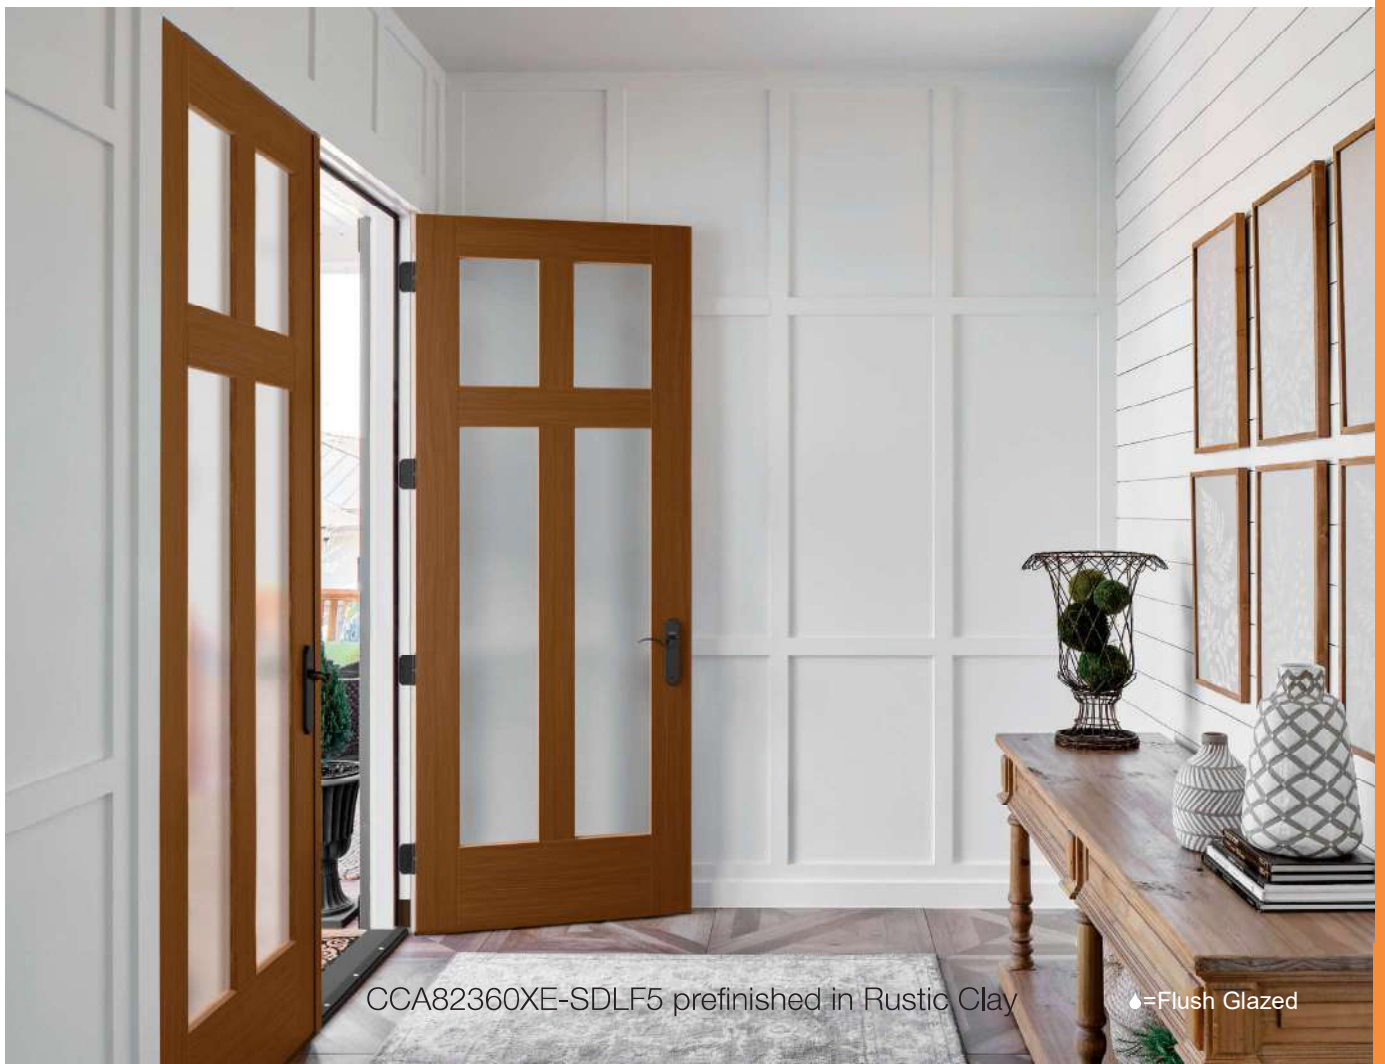

Fir Collection

- Features the look of Douglas-fir graining for authentic, Craftsman lines.
- Patented AccuGrain Technology delivers a fiberglass door with texture indistinguishable from real wood.
- Features a 4-1/8" lock stile with engineered lumber and hardwood edges running the length of the door for added strength and increased security.
- Includes composite top and bottom rails for increased moisture resistance.
- Limited Lifetime Warranty.

CCA82360XE-SDLF5 prefinished in Rustic Clay

◆=Flush Glazed