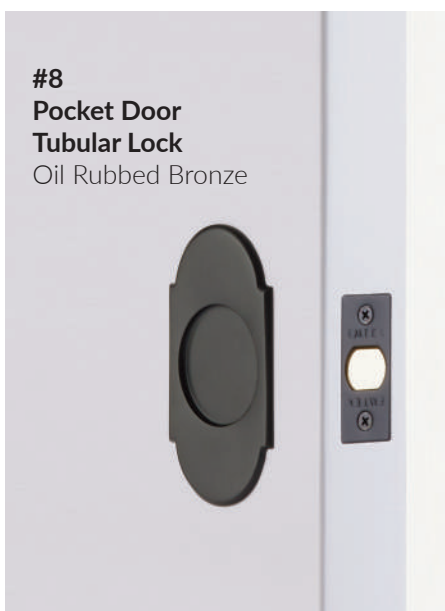

ABOVE: Wilshire Sideplate with Egg Knob and Solid Brass Residential Duty Hinges in French Antique.

OPPOSITE: Egg Knob with Rectangular Rosette and Solid Brass Residential Duty Hinges in French Antique.

ABOVE: Modern Rectangular Pocket  
Door Mortise Lock in French Antique.

**KRYSTINE EDWARDS,  
REALTOR AND  
DESIGNER**

@KRYSTINE\_EDWARDS

“Emtek’s barn door hardware stand out as some of the best on the market. They stay on top of the trends and are always innovative in pushing the envelope when it comes to design.”