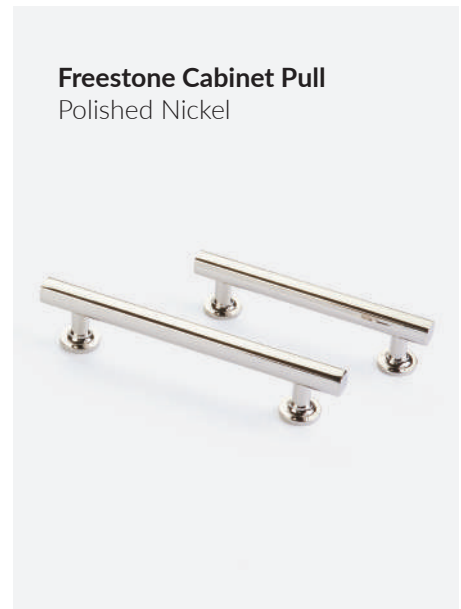

OPPOSITE: **Bern Knob with Square Rosette** in Oil Rubbed Bronze.

**Freestone Lever**  
**Modern Rectangular Rosette**  
Polished Nickel

## MODERN LINES

Keep things simple with a range of contemporary products that have become one of Emtek's signature styles. Our modern options include everything from cabinet pulls to hinges to entry sets, and serve as a reminder that it can, in fact, be hip to be square.

**Square Barrel Hinges**  
Satin Brass

**Freestone Cabinet Pull**  
Polished Nickel

ABOVE & OPPOSITE: **Bern Knob with Square Rosette** in Oil Rubbed Bronze.

**JEANNE NAVARRO  
OF LITTLE JOY  
MARKET**

@LITTLEJOYMARKET