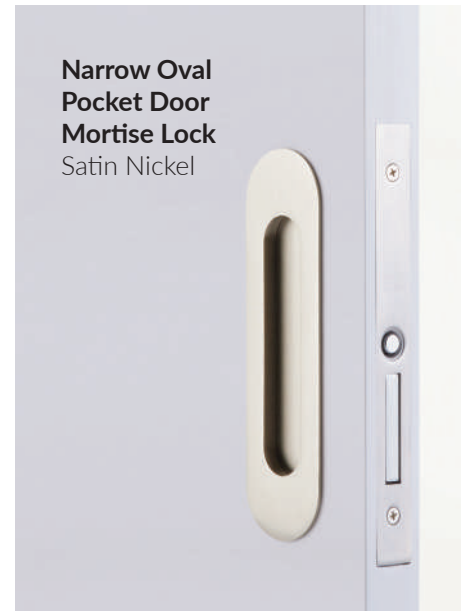

ABOVE: Wilshire Sideplate with Egg Knob and Solid Brass Residential Duty Hinges in French Antique.

OPPOSITE: Egg Knob with Rectangular Rosette and Solid Brass Residential Duty Hinges in French Antique.

ABOVE: Modern Rectangular Pocket  
Door Mortise Lock in French Antique.

**KRYSTINE EDWARDS,  
REALTOR AND  
DESIGNER**

@KRYSTINE\_EDWARDS

“Emtek’s barn door hardware stand out as some of the best on the market. They stay on top of the trends and are always innovative in pushing the envelope when it comes to design.”