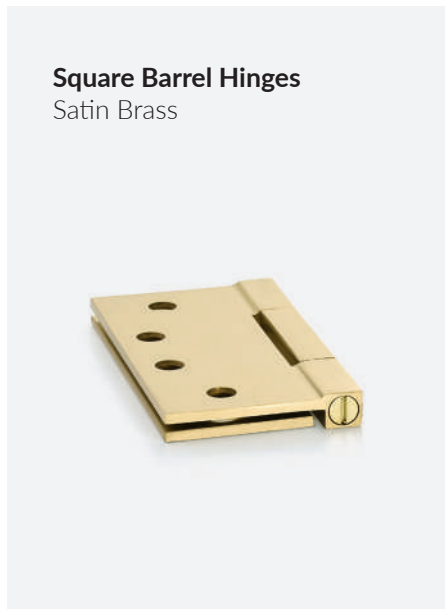

Square Barrel Hinges
Satin Brass