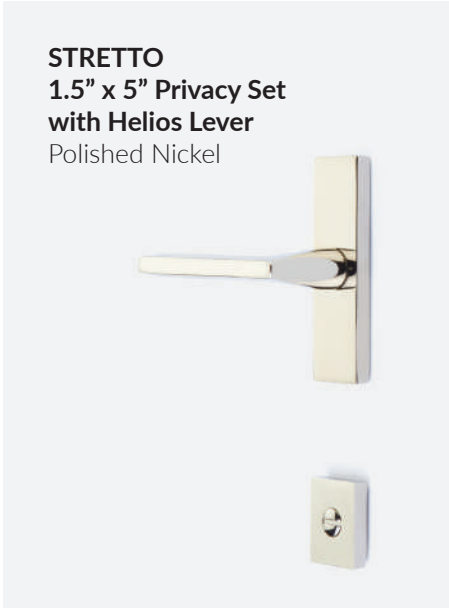

ABOVE & OPPOSITE: **Missoula Sideplate with Bronze Round Knob** in Tumbled White Bronze.

ABOVE & OPPOSITE: 1-1/2" x 11" Rectangular STRETTO Non-Keyed Sideplate with Hampton Glass Knobs in Tumbled White Bronze.

# STRETTO NARROW

Break the standard and create a refined look with the distinct shape of the STRETTO collection. A unique, narrow trim sideplate option, STRETTO comes in several size profiles, and in keyed or non-keyed functions, all of which can be paired with any knob or lever Emttek offers.

**Modern**  
**2" x 10" Keyed**  
**Sideplate with**  
**Round Knob**  
Polished Nickel

**STRETTO**  
**1.5" x 5" Privacy Set**  
**with Helios Lever**  
Polished Nickel

**Concord**  
**2" x 10-1/2" Non-Keyed**  
**Sideplate with**  
**Merrimack Lever**  
French Antique