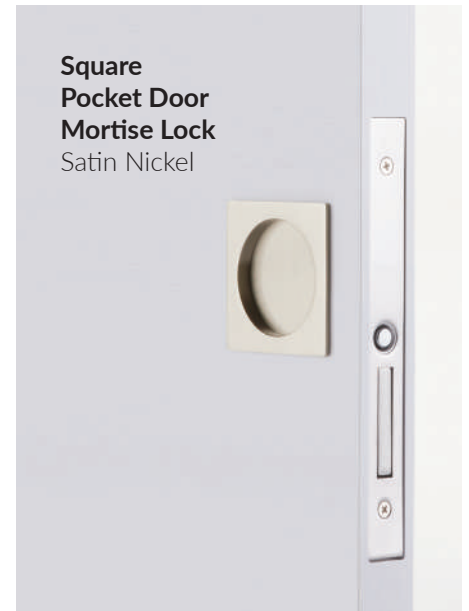

ABOVE: Wilshire Sideplate with Egg Knob and Solid Brass Residential Duty Hinges in French Antique.

OPPOSITE: Egg Knob with Rectangular Rosette and Solid Brass Residential Duty Hinges in French Antique.

ABOVE: Modern Rectangular Pocket  
Door Mortise Lock in French Antique.

**KRYSTINE EDWARDS,  
REALTOR AND  
DESIGNER**

@KRYSTINE\_EDWARDS

“Emtek’s barn door hardware stand out as some of the best on the market. They stay on top of the trends and are always innovative in pushing the envelope when it comes to design.”