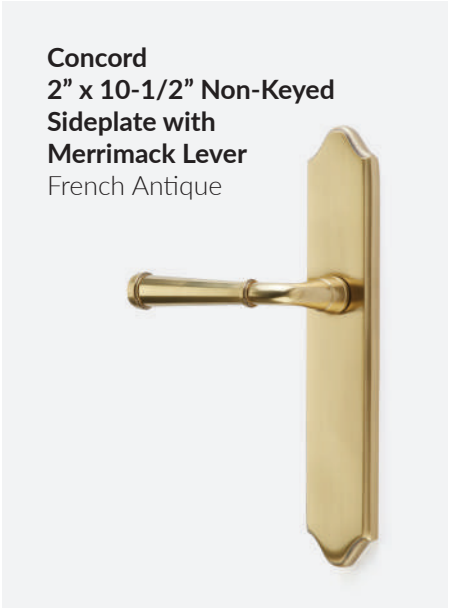

ABOVE & OPPOSITE: **Missoula Sideplate with Bronze Round Knob** in Tumbled White Bronze.

ABOVE & OPPOSITE: 1-1/2" x 11" Rectangular STRETTO Non-Keyed Sideplate with Hampton Glass Knobs in Tumbled White Bronze.

# STRETTO NARROW

Break the standard and create a refined look with the distinct shape of the STRETTO collection. A unique, narrow trim sideplate option, STRETTO comes in several size profiles, and in keyed or non-keyed functions, all of which can be paired with any knob or lever Emttek offers.

**Modern**  
**2" x 10" Keyed**  
**Sideplate with**  
**Round Knob**  
Polished Nickel

**STRETTO**  
**1.5" x 5" Privacy Set**  
**with Helios Lever**  
Polished Nickel

**Concord**  
**2" x 10-1/2" Non-Keyed**  
**Sideplate with**  
**Merrimack Lever**  
French Antique

**STRETTO**  
**1.5" x 5" Door Bell**  
Polished Chrome

ABOVE: 1-1/2" x 11" Rectangular STRETTO Non-Keyed Sideplate with Hampton Glass Knobs in Tumbled White Bronze.

OPPOSITE: Missoula Sideplate with Bronze Lariat Levers in Tumbled White Bronze. Steel Hinges in Tumbled White Bronze.