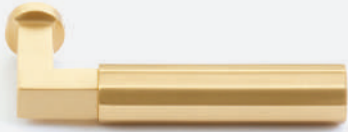

SELECT LEVERS

The Emtex Select Lever program offers a new level of customization: choose your textured lever grip, stem design, and pair with any of our available rosettes options - in any mix of finishes - for hundreds of unique combinations, made just for you and your home project.

L-Square Stem Satin Brass
Faceted Handle Satin Brass