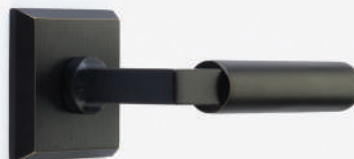

**Rustic Modern
Rectangular Flush Pull**
Flat Black Bronze