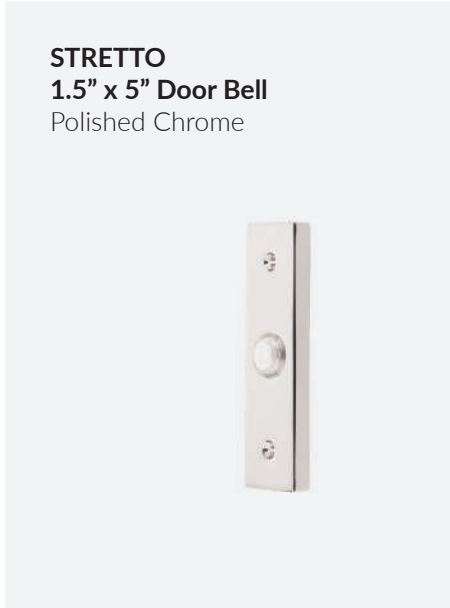

ABOVE & OPPOSITE: **Missoula Sideplate with Bronze Round Knob** in Tumbled White Bronze.

ABOVE & OPPOSITE: 1-1/2" x 11" Rectangular STRETTO Non-Keyed Sideplate with Hampton Glass Knobs in Tumbled White Bronze.

# STRETTO NARROW

Break the standard and create a refined look with the distinct shape of the STRETTO collection. A unique, narrow trim sideplate option, STRETTO comes in several size profiles, and in keyed or non-keyed functions, all of which can be paired with any knob or lever Emttek offers.

**Modern**  
**2" x 10" Keyed**  
**Sideplate with**  
**Round Knob**  
Polished Nickel

**STRETTO**  
**1.5" x 5" Privacy Set**  
**with Helios Lever**  
Polished Nickel

**Concord**  
**2" x 10-1/2" Non-Keyed**  
**Sideplate with**  
**Merrimack Lever**  
French Antique

**STRETTO**  
**1.5" x 5" Door Bell**  
Polished Chrome

ABOVE: 1-1/2" x 11" Rectangular STRETTO Non-Keyed Sideplate with Hampton Glass Knobs in Tumbled White Bronze.

OPPOSITE: Missoula Sideplate with Bronze Lariat Levers in Tumbled White Bronze. Steel Hinges in Tumbled White Bronze.