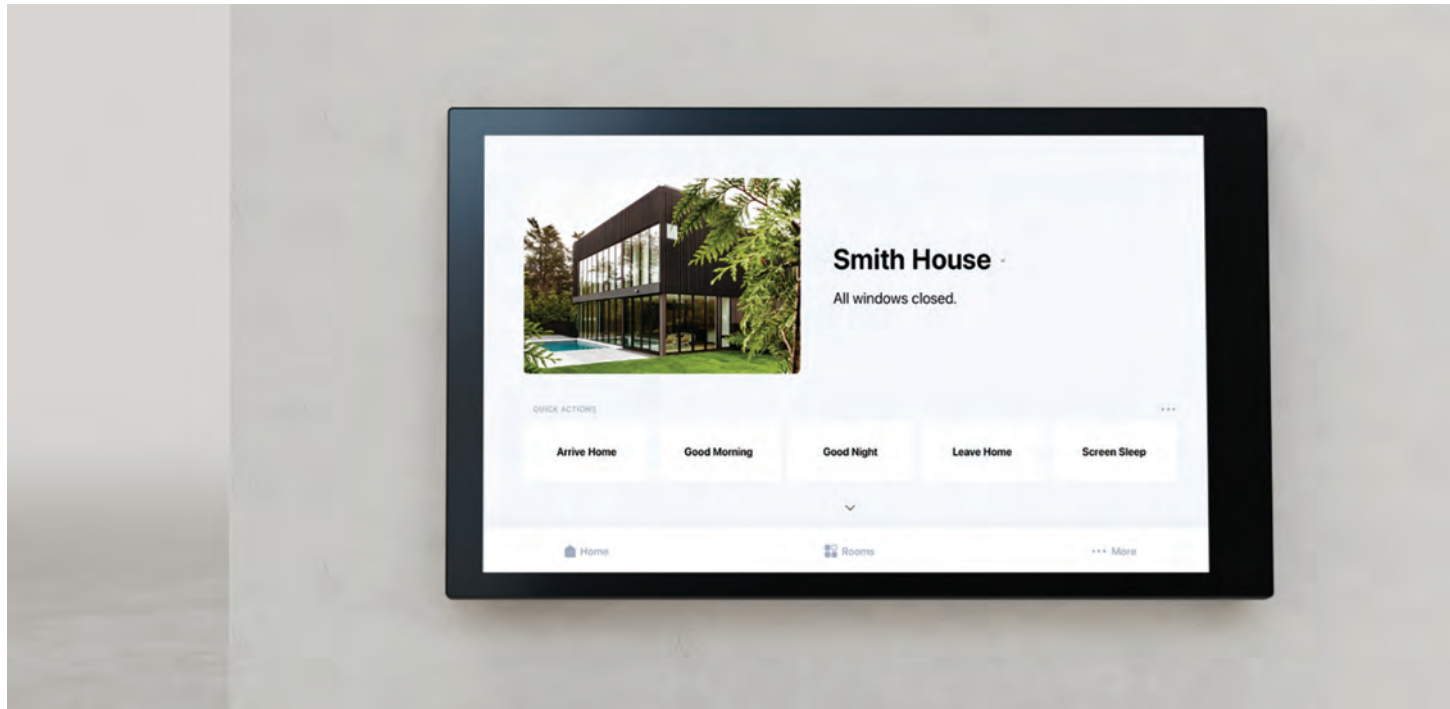

Now available in select markets.

BEAUTIFUL VIEWS ARE JUST THE BEGINNING. DISCOVER CONVENIENT AND CUSTOMIZED SOLUTIONS WITH AUTOMATED WINDOW AND DOOR TECHNOLOGY THAT DELIVERS:

EFFORTLESS CONTROL

Easily control windows, skylights, and doors for accessing and enhancing airflow and natural light. Customize schedules and scenes for waking up, winding down, and everything in between. Choose preferred control options, including home automation systems, voice assistants, Marvin Home App, on-unit controls or wall switches.

SEAMLESS INTEGRATION

Connect with Amazon® Alexa® to enable voice assistant. Plus, Marvin Connected Home integrates with select home automation systems like Crestron® Home and Control4®, for a seamless smart home experience.

RESPONSIVE TECHNOLOGY

Program smart windows and skylights to automatically respond to outdoor conditions, such as temperature and humidity.

PEACE OF MIND

On-unit sensors keep rain and moisture out of your home. Rest easy knowing windows and skylights will automatically close when moisture is detected.

1. HOME AUTOMATION SYSTEMS (CRESTRON® HOME AND CONTROL4®)

2. VOICE ASSISTANTS (AMAZON® ALEXA®)

3. MARVIN HOME APP (AVAILABLE ON GOOGLE PLAY® AND THE APPLE APP STORE®)

4. THIRD-PARTY SWITCH (LEFT), MARVIN AWAKEN® SKYLIGHT REMOTE (TOP RIGHT) , THIRD-PARTY CONTROL (BOTTOM RIGHT)