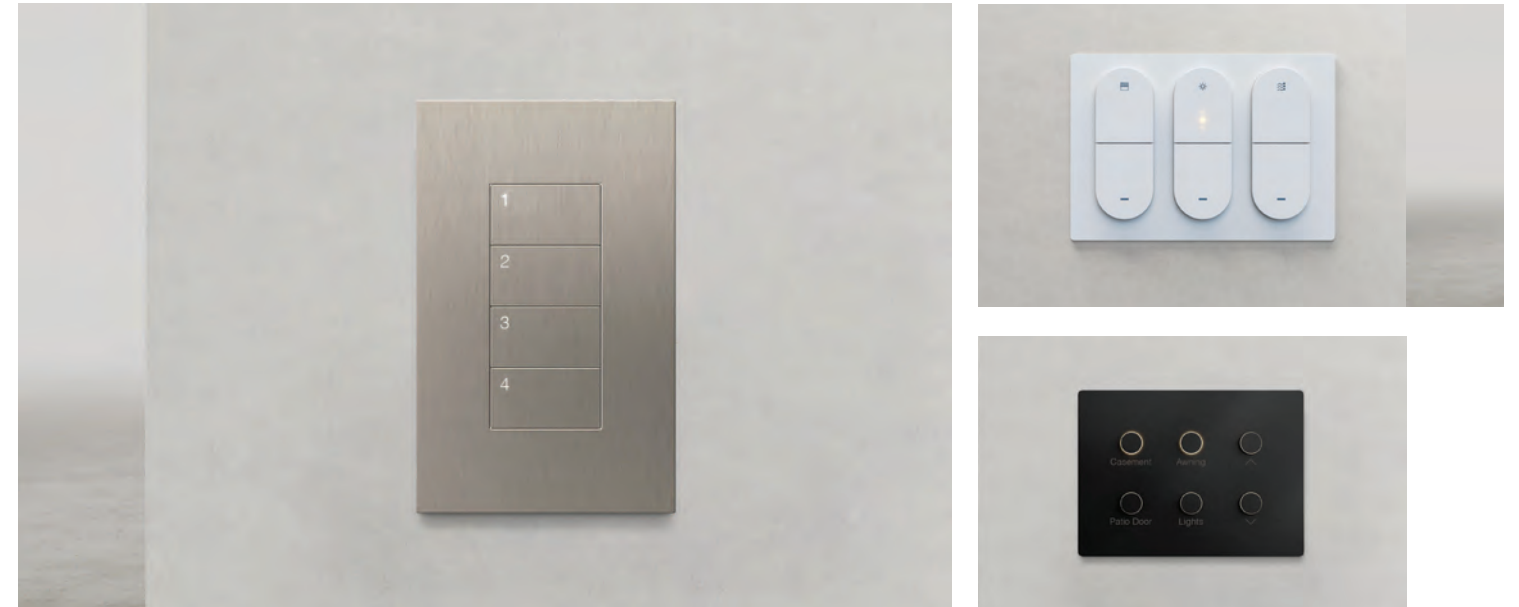

MODERN DESIGN AND AESTHETICS

Simplicity, product ingenuity, and clean aesthetics create a seamless design experience, with stunning results.

FIVE FLEXIBLE
MODES OF CONTROL

Make the most of your smart windows and doors. Choose your preferred methods of connectivity and control from these five options. **It's that effortless.**

1. HOME AUTOMATION SYSTEMS (CRESTRON® HOME AND CONTROL4®)

2. VOICE ASSISTANTS (AMAZON® ALEXA®)

3. MARVIN HOME APP (AVAILABLE ON GOOGLE PLAY® AND THE APPLE APP STORE®)

4. THIRD-PARTY SWITCH (LEFT), MARVIN AWAKEN® SKYLIGHT REMOTE (TOP RIGHT) , THIRD-PARTY CONTROL (BOTTOM RIGHT)

5. ON-UNIT CONTROLS (AWNING AND CASEMENT)

MODERN AUTOMATED AWNING WINDOW

MODERN AUTOMATED AWNING WINDOW

- Open and close windows, check status, and operate clerestory windows
- Create scenes, set schedules, and deliver fresh air into the home. (Some features may require a third-party solution, like a voice assistant or home automation system.)
- Choose among five modes of control, including home automation systems, voice assistants, Marvin Home App, on-unit controls, and wall switches
- Integrated sensors automatically close window when moisture is detected or power is lost
- Concealed hardware creates expansive direct glaze window-like silhouettes
- Seamless integration with standard Modern windows with same exterior and interior colors and profiles
- Integrated motors deliver ultra-quiet sound performance
- Proprietary high-density fiberglass provides superior strength and thermal performance
- Safety features like pinch detection ensure the window won't close when obstructed