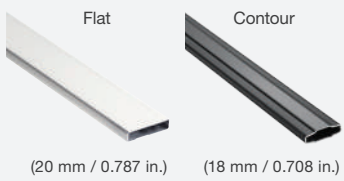

GBG Bar Options