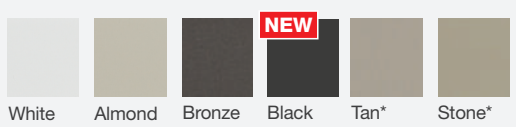

Rainglass (XR)
Glass Privacy Rating: 1 to 10 (8)

Chord (XC)
Glass Privacy Rating: 1 to 10 (10)

Granite (XN)
Glass Privacy Rating: 1 to 10 (10)

Choose Your Divided Lites

Complete your entry with divided lites. Tailor the look with different texture, profile and color choices to coordinate with window patterns – from Colonial and Craftsman, to Prairie and Modern.

Simulated Divided Lite (SDL) Bar Options

GBG Bar Options

GBG Color Options

Black GBGs now available in select grid patterns.

*Available in Special Quote Program.
Note: See your Therma-Tru seller or visit www.thermatru.com for details on available product sizes and options, limited warranties and exclusions, riders and ENERGY STAR qualified products.