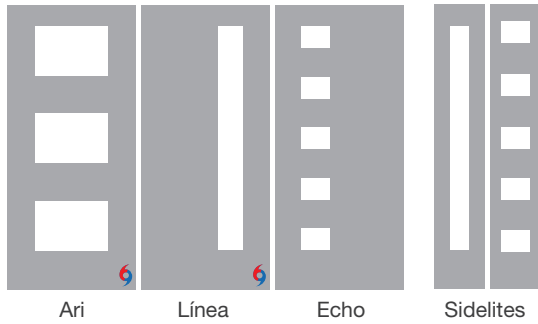

It's your decision, by design.

1 Start with a style.

Combine doors and sidelites to create an entrance that fits your vision.