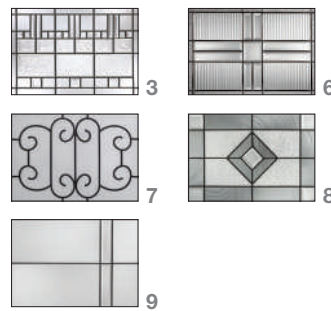

It's your decision, by design.

1 Start with a style.

Combine doors and sidelites to create an entrance that fits your vision.

2 Choose a material.

Each style is available in any of these material choices.

3 Select a glass.

Find an available glass design to complete the statement you want to make.

Privacy & Textured Glass

Available for all Pulse door styles.

Low-E Also Available.

Decorative Glass

Available for Línea.

Available for Ari.

- 1 Blackstone™
- 2 Crystalline™
- 3 Sedona
- 4 Salinas™
- 5 Avonlea™
- 6 Saratoga™
- 7 Riserva™
- 8 Pembridge™
- 9 Axis™

Available for Echo.

4 Then select a frame.

Choose the flat profile for modern appeal or scrolled profile for vintage style.