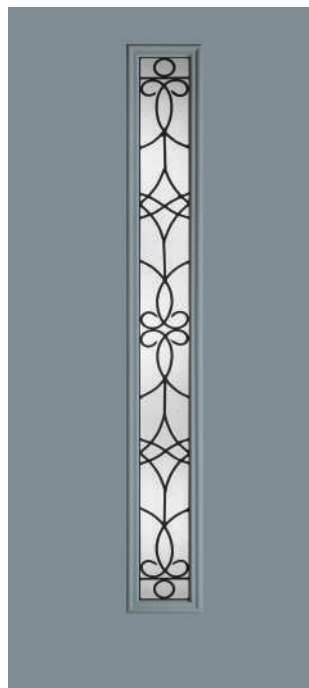

Pulse Línea, Reeded Glass with Flat Lite Frame, Door – S1RXK

Pulse Echo, Granite Glass with Flat Lite Frame, Door – S5LXN

Retrospective

Pulse Echo, Low-E Glass with Scrolled Lite Frame, Door – S9RCL

Pulse Ari, Satin Etch Glass with Scrolled Lite Frame, Door – S2XE

Pulse Linea, Riserva Glass with Scrolled Lite Frame, Door – FC1LRS

Turn back
the clock.

Vintage style turns back the clock. Kitsch is cool again. Retro glamour comes to life in furniture and décor in luxe fabrics and vibrant colors that relive the imagination of the 1950s, 60s and 70s.

Pulse Echo, Pembridge Glass with Scrolled Lite Frame, Door – S8LPB

Pulse Línea, Salinas Glass with Scrolled Lite Frame, Door – S1SA

Pulse Ari, Geometric Glass with Scrolled Lite Frame, Door – FCM2XG

Mid-Century Modern