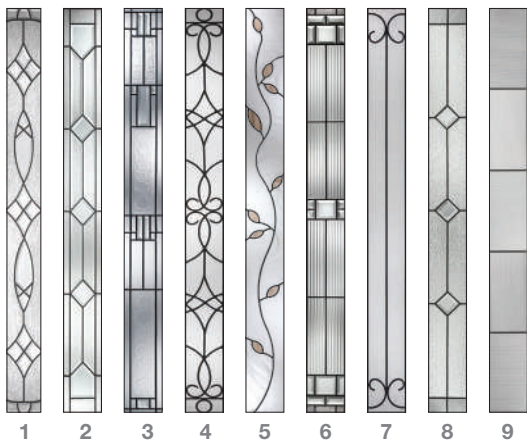

3 Select a glass.

Find an available glass design to complete the statement you want to make.

Privacy & Textured Glass

Available for all Pulse door styles.

Low-E Also Available.

Decorative Glass

Available for Línea.

Available for Ari.

- 1 Blackstone™
- 2 Crystalline™
- 3 Sedona
- 4 Salinas™
- 5 Avonlea™
- 6 Saratoga™
- 7 Riserva™
- 8 Pembridge™
- 9 Axis™

Available for Echo.

4 Then select a frame.

Choose the flat profile for modern appeal or scrolled profile for vintage style.