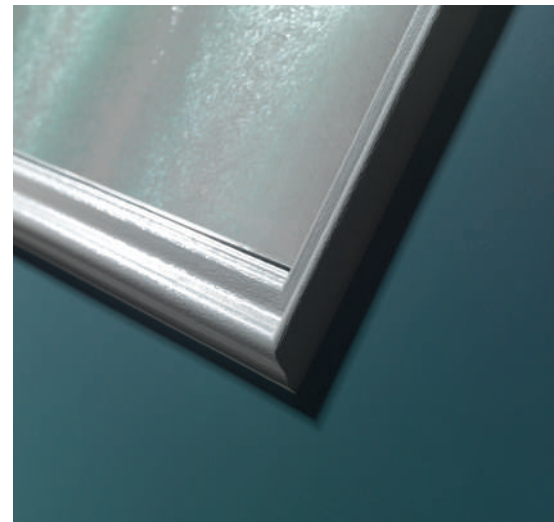

Available for Ari.

- 1 Blackstone™
- 2 Crystalline™
- 3 Sedona
- 4 Salinas™
- 5 Avonlea™
- 6 Saratoga™
- 7 Riserva™
- 8 Pembridge™
- 9 Axis™

Available for Echo.

4 Then select a frame.

Choose the flat profile for modern appeal or scrolled profile for vintage style.

		Wood-Grained Fiberglass		Smooth Fiberglass		Steel	
		6'8"	8'0"	6'8"	8'0"	6'8"	8'0"
Size Options	Doors	2'6" x 6'8" ○	2'6" x 8'0" ○	2'6" x 6'8" ○	2'6" x 8'0" ○	2'6" x 6'8" ○	2'6" x 8'0" ○
		2'8" x 6'8"	2'8" x 8'0"	2'8" x 6'8"	2'8" x 8'0"	2'8" x 6'8"	2'8" x 8'0"
		2'10" x 6'8"	2'10" x 8'0"	2'10" x 6'8"	2'10" x 8'0"	2'10" x 6'8"	2'10" x 8'0"
		3'0" x 6'8"	3'0" x 8'0"	3'0" x 6'8"	3'0" x 8'0"	3'0" x 6'8"	3'0" x 8'0"
	Sidelites	10" x 6'8" ●	12" x 8'0"	10" x 6'8" ●	12" x 8'0"	10" x 6'8" ●	12" x 8'0"
		12" x 6'8"	14" x 8'0"	12" x 6'8"	14" x 8'0"	12" x 6'8"	14" x 8'0"
		14" x 6'8"		14" x 6'8"		14" x 6'8"	