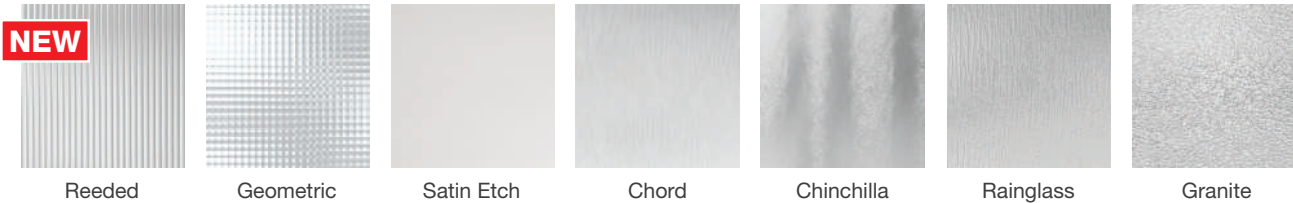

Privacy & Textured Glass

Available for all Pulse door styles.