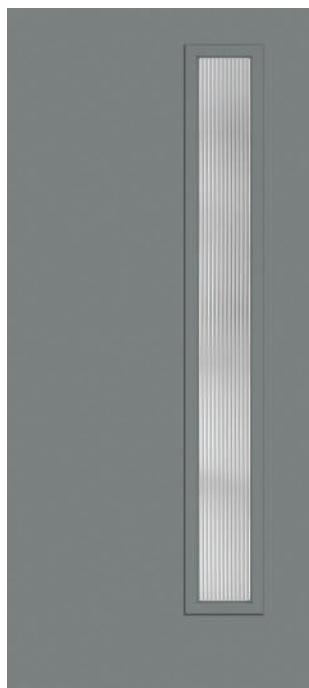

Start with function, finish with style. Refined palettes in neutral tones spotlight open spaces filled with light. Carefully edited floor plans emphasize functional, beautiful design at its best.

Pulse Ari, Axis Glass with Flat Lite Frame, Door – FCM2AX

Pulse Línea, Reeded Glass with Flat Lite Frame, Door – S1RXK

Pulse Echo, Granite Glass with Flat Lite Frame, Door – S5LXN

Retrospective

Pulse Echo, Low-E Glass with Scrolled Lite Frame, Door – S9RCL

Pulse Ari, Satin Etch Glass with Scrolled Lite Frame, Door – S2XE