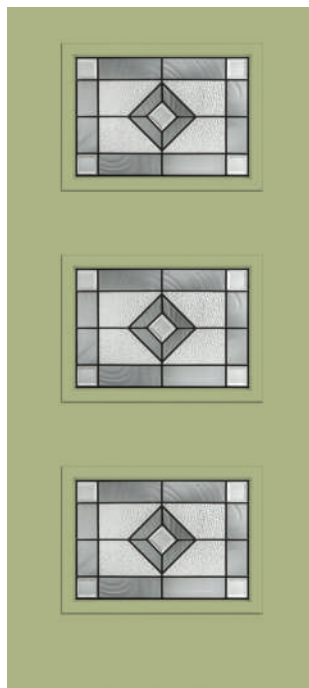

Pulse Echo, Pembridge Glass with Scrolled Lite Frame, Door – S8LPB

Pulse Línea, Salinas Glass with Scrolled Lite Frame, Door – S1SA

Pulse Ari, Geometric Glass with Scrolled Lite Frame, Door – FCM2XG

Mid-Century Modern

Pulse Línea, Axis Glass with Flat Lite Frame, Door – S1RAX

Pulse Echo, Rainglass with Flat Lite Frame, Door – FC4XR

Pulse Ari, Pembridge Glass with Flat Lite Frame, Door – S2PB

Applaud progress in design.