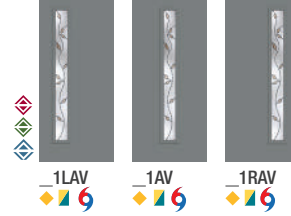

- ◆ FCM = Mahogany-Grained Fiberglass
- ◆ FC = Oak-Grained Fiberglass
- ◆ S = Smooth Fiberglass

Blackstone.

Crystalline.

Sedona

Salinas.

Avonlea.

Saratoga.

Riserva.