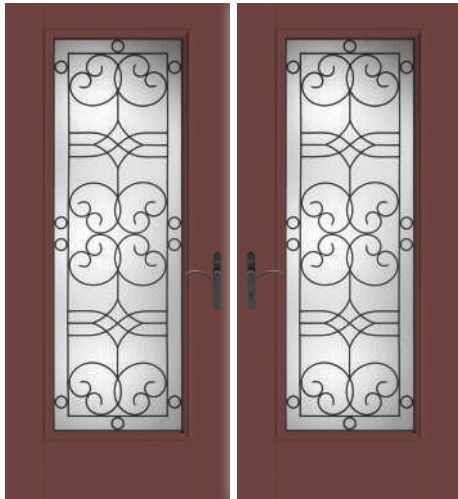

Salinas® x

Note: Product images show exterior side of door.

Key

- No Stile Lines
- Black Nickel Caming (1D)
- ⦿ Brushed Nickel Caming (1C)
- ❖ Brass Caming (1A)
- ✕ Wrought Iron (1W)
- NEW Scrolled & Flat Advanta Lite Frame
- 6 WBDR Options
- 6 WBDR / HVHZ Options
- E Elevated 10" Bottom Rail Options