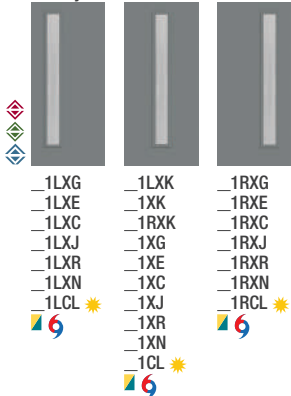

Privacy & Textured / Clear