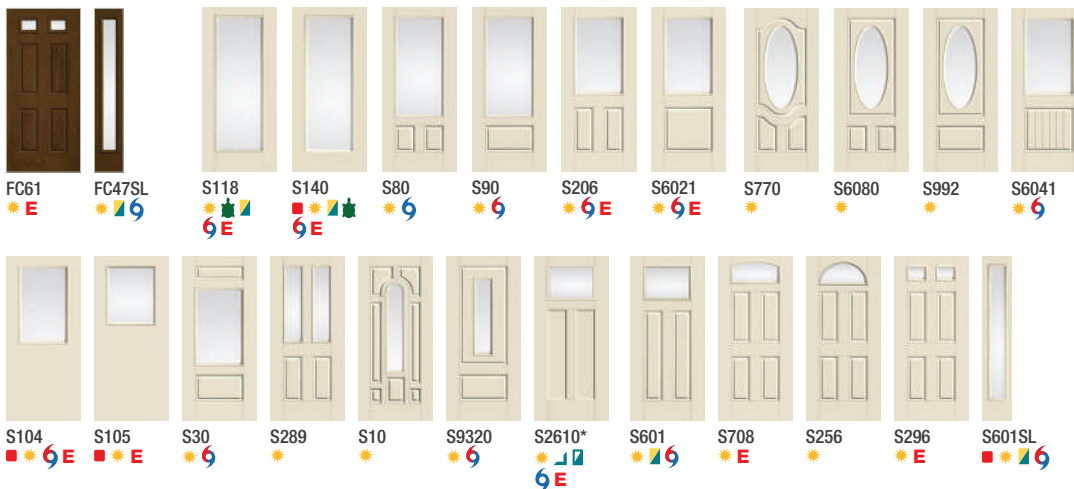

Smooth-Star.

Key

- No Stile Lines
- ★ Low-E Glass (LE)
- 🐢 Turtle Glass
- ▭ Simulated Divided Lites (SDL)
- Flat or Contour White Grilles Between Glass (GBGF / GBGC)
- Flat or Contour Almond Grilles Between Glass (GBGF / GBGC)
- ◊ Flat or Contour Bronze Grilles Between Glass (GBGF / GBGC)
- ◈ Flat or Contour Black Grilles Between Glass (GBGF / GBGC)
- Fixed Grilles (FXG)
- └ Flat Lite Frame
- ▭ NEW Scrolled & Flat Advanta Lite Frame
- ▭ NEW Flat Advanta Lite Frame
- ▭ NEW Scrolled Advanta Lite Frame
- 🌀 WBDR Options
- 🌀 WBDR / HVHZ Options
- E Elevated 10" Bottom Rail Options

Optional Dentil Shelves**

4-Block Dentil Shelf
Available for all Craftsman-style Fiber-Classic Mahogany Collection doors.

4-Block Dentil Shelf
Available for all Craftsman-style Smooth-Star doors.

*Available with flat lite frame or Advanta flat lite frame only.

**Not recommended for use behind storm doors or to be painted dark colors, if exposed to direct sunlight.