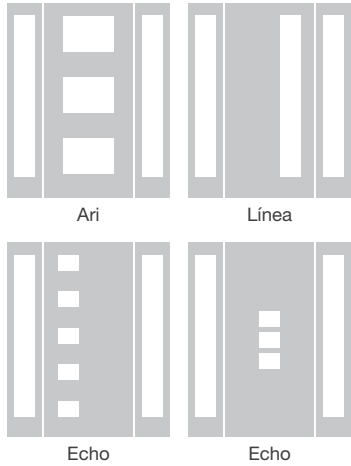

3 Select a GLASS.

Find an available glass design to complete the statement you want to make.