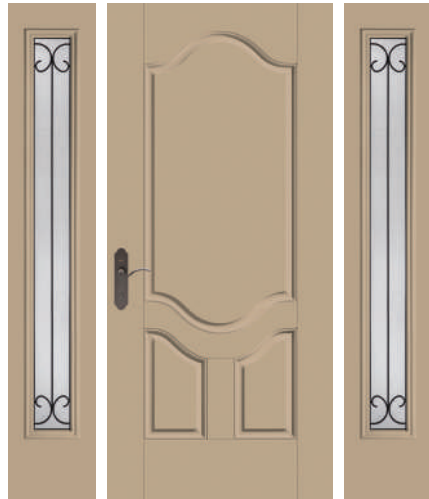

Single Door Solutions

3'0" x 6'8" Door with 10" x 6'8" Sidelites
(For example only, all sidelite images are shown in 14" width.)

Solid Panel Pair with any 10" sidelite.