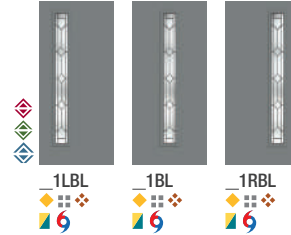

Crystalline.