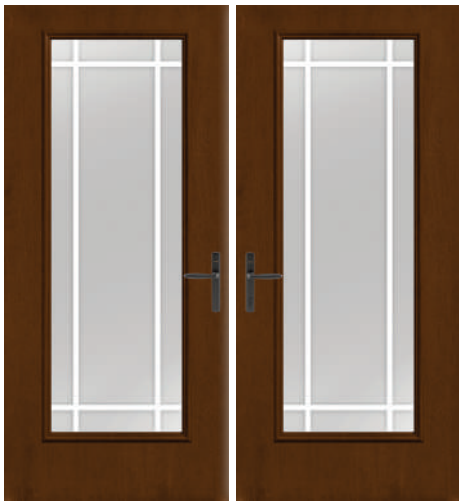

Clear Glass with Divided Lites