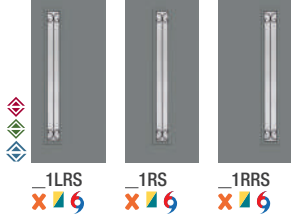

Línea

Key

- ★ Low-E Glass (LE)
- Black Nickel Caming (1D)
- ⋮ Brushed Nickel Caming (1C)
- ❖ Brass Caming (1A)
- ✕ Wrought Iron (1W)
- ▨ NEW Scrolled & Flat Advanta Lite Frame
- 6 WBDR / HVHZ Options

Privacy & Textured Glass Options

- XK = Reeded
- XG = Geometric
- XE = Satin Etch
- XC = Chord
- XJ = Chinchilla
- XR = Rainglass
- XN = Granite

Door Material Options

Find the icon for the material you want. Then add the code to the front of the style number.

- FCM = Mahogany-Grained Fiberglass
- FC = Oak-Grained Fiberglass
- S = Smooth Fiberglass

Blackstone.

Crystalline.

Sedona

Salinas.

Avonlea.

Saratoga.

Riserva.

Pembridge.

Axis.

Privacy & Textured / Clear