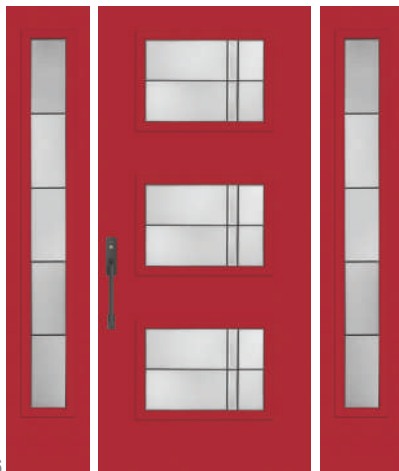

Ari

Note: Ari is a single door solution only.

Sedona 2SN	Saratoga.. 2SG	Riserva. 2RS	Pembridge.. 2PB	Axis. 2AX	Privacy & Textured / Clear 2XK 2XG 2XE 2XC 2XJ 2XR 2XN 2CL *

*Please verify that there is a Therma-Tru product approval for the configuration before buying.
Note: See your Therma-Tru seller or visit www.thermatru.com for details on limited warranties and exclusions, and ENERGY STAR qualified products.