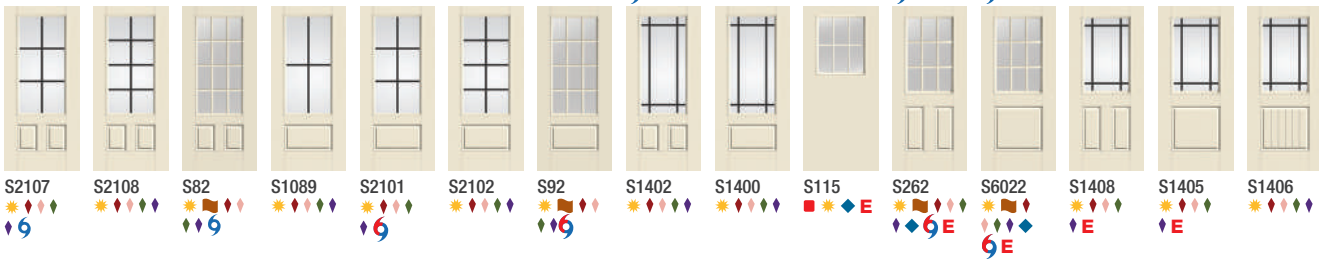

Smooth-Star.