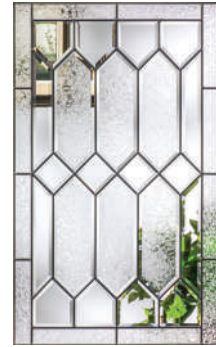

Black Nickel

Crystalline™

Glass Privacy Rating: **7**