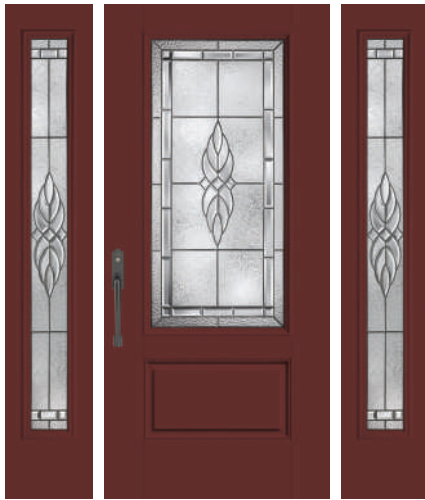

Optional Dentil Shelves**

- 4-Block Dentil Shelf
Available for all Craftsman-style Fiber-Classic Mahogany Collection doors.
- 4-Block Dentil Shelf
Available for all Craftsman-style Smooth-Star doors.

Kensington™ ◆ ⋮