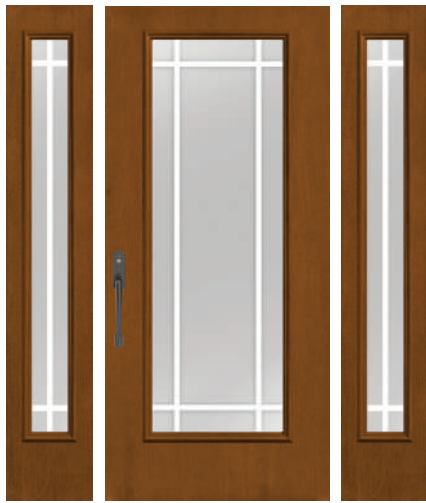

Clear Glass with Divided Lites