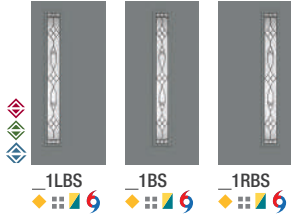

Blackstone.