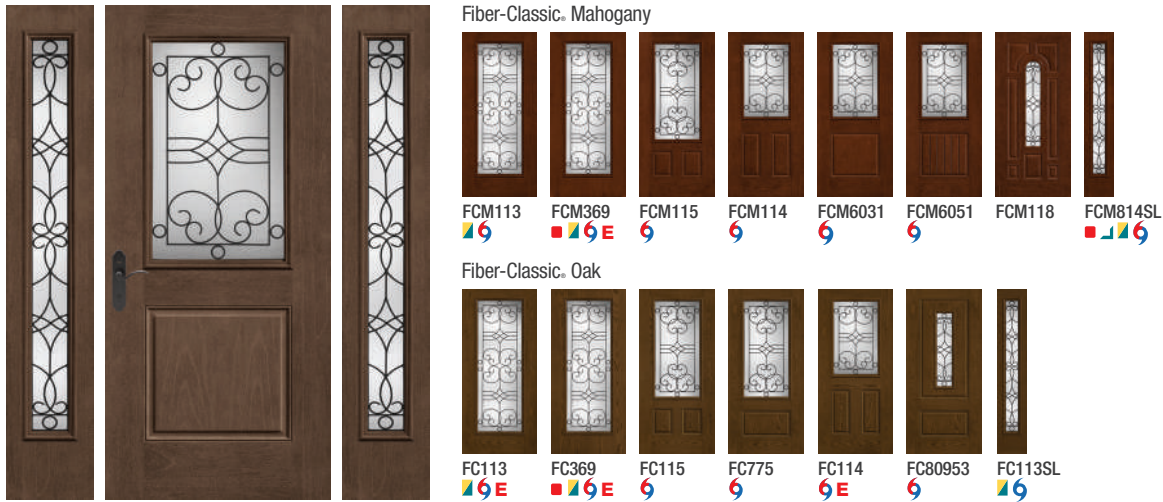

Optional Dentil Shelf*

4-Block Dentil Shelf
Available for all Craftsman-style
Fiber-Classic Mahogany
Collection doors.

*Not recommended for use behind storm doors or to be painted dark colors, if exposed to direct sunlight.
Left: Fiber-Classic Mahogany Collection, Blackstone Glass, Door – FCM765; Rainglass, Sidelites – FCM12101XRSL

Single Door Solutions

3'0" x 6'8" Door with 10" x 6'8" Sidelites
(For example only, all sidelite images are shown in 14" width.)

Sedona *Continued*

Smooth-Star.

Salinas®

Note: Product images show exterior side of door.

Optional Dentil Shelves**

4-Block Dentil Shelf
 Available for all Craftsman-style
 Fiber-Classic Mahogany
 Collection doors.

4-Block Dentil Shelf
 Available for all Craftsman-style
 Smooth-Star doors.

Smooth-Star.