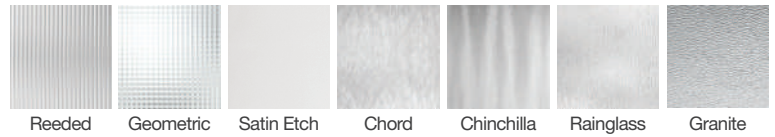

Privacy & Textured Glass

Available for all Pulse doors.

Also Available: Low-E & Clear Glass