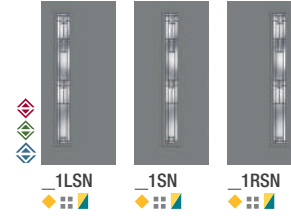

- ◆ FCM = Mahogany-Grained Fiberglass
- ◆ FC = Oak-Grained Fiberglass
- ◆ S = Smooth Fiberglass

Blackstone.

Crystalline.

Sedona

Salinas.

Avonlea.

Saratoga.

Riserva.