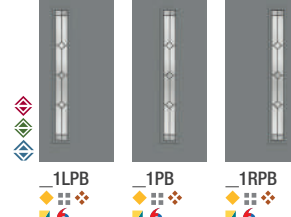

Pembridge.