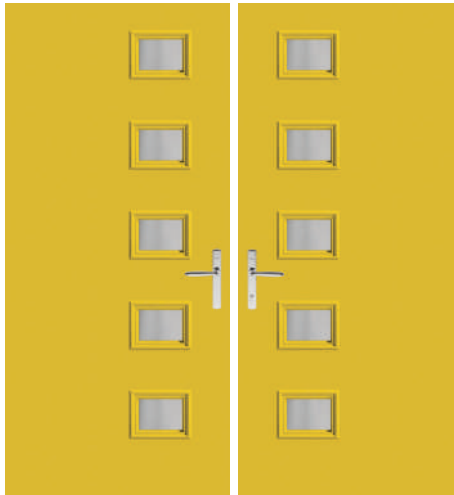

Pulse® See available door options on page 36.