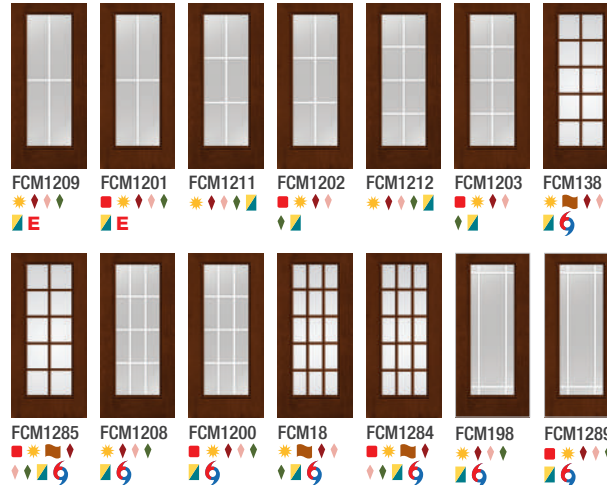

EnLiten™ Flush-Glazed Clear Glass

Smooth-Star.

S2000 ▲ ★ E	S2200 ▲ ★	S2100 ▲ ★	S4810 ▲ ★ E	S2000SL ▲ ★

Clear Glass with Divided Lites

Fiber-Classic. Mahogany

Fiber-Classic. Oak

Key

- No Stile Lines
- ★ Low-E Glass (LE)
- ▲ Flush-Glazed Glass with Detailed Sticking (FG)
- ◆ Flush-Glazed Glass with Square Sticking (FG)
- ▭ Simulated Divided Lites (SDL)
- ◇ Flat or Contour White Grilles Between Glass (GBGF / GBGC)
- ◇ Flat or Contour Almond Grilles Between Glass (GBGF / GBGC)
- ◇ Flat or Contour Bronze Grilles Between Glass (GBGF / GBGC)
- ◇ Flat or Contour Black Grilles Between Glass (GBGF / GBGC)
- ◆ Fixed Grilles (FXG)
- ▲ NEW Scrolled & Flat Advanta Lite Frame
- ▲ NEW Scrolled Advanta Lite Frame
- 6 WBDR Options
- 6 WBDR / HVHZ Options
- E Elevated 10" Bottom Rail Options

Optional Dentil Shelves**

 4-Block Dentil Shelf
 Available for all Craftsman-style Fiber-Classic Mahogany Collection doors.

 4-Block Dentil Shelf
 Available for all Craftsman-style Smooth-Star doors.

*Not recommended for use behind storm doors or to be painted dark colors, if exposed to direct sunlight.

Single Door Solutions

3'0" x 6'8" Door with 10" x 6'8" Sidelites
(For example only, all sidelite images are shown in 14" width.)

Clear Glass with Divided Lites *Continued*

Smooth-Star.

Clear Glass

Fiber-Classic. Mahogany