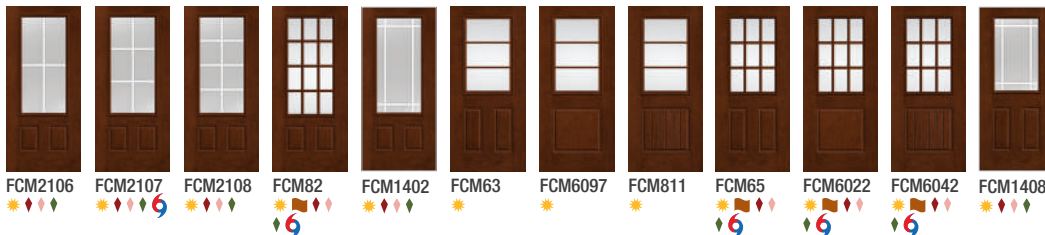

EnLiten™ Flush-Glazed Clear Glass

Smooth-Star.

S2000 ▲ ★ E	S2200 ▲ ★	S2100 ▲ ★	S4810 ▲ ★ E	S2000SL ▲ ★

Clear Glass with Divided Lites

Fiber-Classic. Mahogany

Fiber-Classic. Oak

Key

- No Stile Lines
- ★ Low-E Glass (LE)
- ▲ Flush-Glazed Glass with Detailed Sticking (FG)
- ◆ Flush-Glazed Glass with Square Sticking (FG)
- ▭ Simulated Divided Lites (SDL)
- ◇ Flat or Contour White Grilles Between Glass (GBGF / GBGC)
- ◇ Flat or Contour Almond Grilles Between Glass (GBGF / GBGC)
- ◇ Flat or Contour Bronze Grilles Between Glass (GBGF / GBGC)
- ◇ Flat or Contour Black Grilles Between Glass (GBGF / GBGC)
- ◆ Fixed Grilles (FXG)
- ▲ NEW Scrolled & Flat Advanta Lite Frame
- ▲ NEW Scrolled Advanta Lite Frame
- 6 WBDR Options
- 6 WBDR / HVHZ Options
- E Elevated 10" Bottom Rail Options

Optional Dentil Shelves**

 4-Block Dentil Shelf
 Available for all Craftsman-style Fiber-Classic Mahogany Collection doors.

 4-Block Dentil Shelf
 Available for all Craftsman-style Smooth-Star doors.

*Not recommended for use behind storm doors or to be painted dark colors, if exposed to direct sunlight.