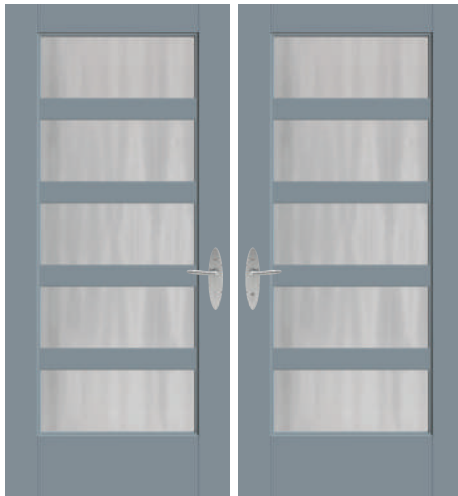

EnLiten™ Flush-Glazed Privacy & Textured Glass with Divided Lites