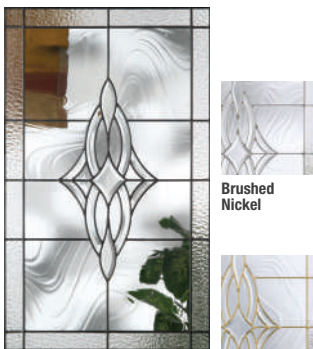

Black Nickel
Wellesley™
Glass Privacy Rating: **6**