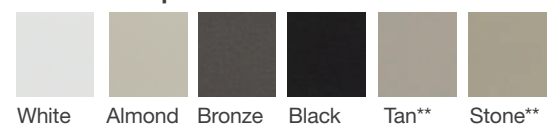

Divided Lites

Also Available:
Frosted Images®,
Internal Blinds,
Flush-Glazed,
Divided Lites,
Clear Glass,
Solid Panel

SDL Bar Options

GBG Bar Options

Flat

GBG Color Options

Double Door Solutions

2'6" x 6'8" Doors