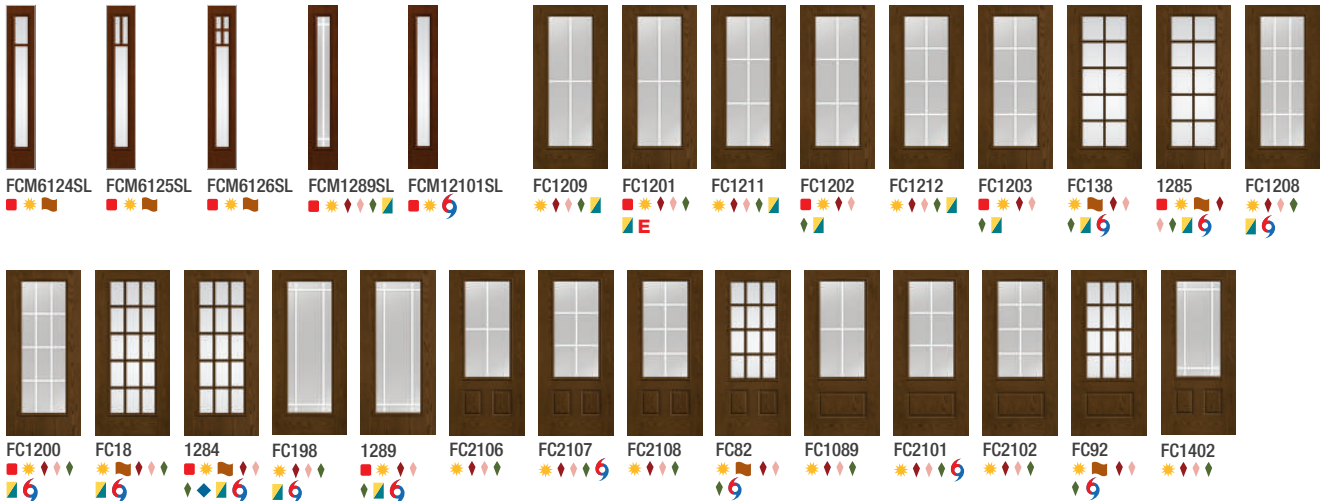

EnLiten™ Flush-Glazed Clear Glass

Smooth-Star.

S2000 ▲ ★ E	S2200 ▲ ★	S2100 ▲ ★	S4810 ▲ ★ E	S2000SL ▲ ★

Clear Glass with Divided Lites

Fiber-Classic. Mahogany

Fiber-Classic. Oak

Key

- No Stile Lines
- ★ Low-E Glass (LE)
- ▲ Flush-Glazed Glass with Detailed Sticking (FG)
- ◆ Flush-Glazed Glass with Square Sticking (FG)
- ▭ Simulated Divided Lites (SDL)
- ◇ Flat or Contour White Grilles Between Glass (GBGF / GBGC)
- ◇ Flat or Contour Almond Grilles Between Glass (GBGF / GBGC)
- ◇ Flat or Contour Bronze Grilles Between Glass (GBGF / GBGC)
- ◇ Flat or Contour Black Grilles Between Glass (GBGF / GBGC)
- ◆ Fixed Grilles (FXG)
- ▲ NEW Scrolled & Flat Advanta Lite Frame
- ▲ NEW Scrolled Advanta Lite Frame
- 6 WBDR Options
- 6 WBDR / HVHZ Options
- E Elevated 10" Bottom Rail Options

Optional Dentil Shelves**

 4-Block Dentil Shelf
 Available for all Craftsman-style Fiber-Classic Mahogany Collection doors.

 4-Block Dentil Shelf
 Available for all Craftsman-style Smooth-Star doors.

*Not recommended for use behind storm doors or to be painted dark colors, if exposed to direct sunlight.

Single Door Solutions

3'0" x 6'8" Door with 10" x 6'8" Sidelites
(For example only, all sidelite images are shown in 14" width.)

Clear Glass with Divided Lites *Continued*

Smooth-Star.

Clear Glass

Fiber-Classic. Mahogany