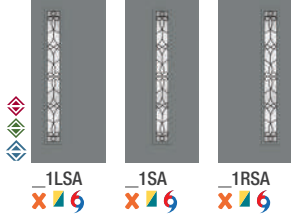

Línea

Key

- ★ Low-E Glass (LE)
- Black Nickel Caming (1D)
- ⋮ Brushed Nickel Caming (1C)
- ❖ Brass Caming (1A)
- ✕ Wrought Iron (1W)
- ▨ NEW Scrolled & Flat Advanta Lite Frame
- 6 WBDR / HVHZ Options

Privacy & Textured Glass Options

- XK = Reeded
- XG = Geometric
- XE = Satin Etch
- XC = Chord
- XJ = Chinchilla
- XR = Rainglass
- XN = Granite

Door Material Options

Find the icon for the material you want. Then add the code to the front of the style number.

- FCM = Mahogany-Grained Fiberglass
- FC = Oak-Grained Fiberglass
- S = Smooth Fiberglass

Blackstone.

Crystalline.

Sedona

Salinas.

Avonlea.

Saratoga.

Riserva.

Pembridge.

Axis.

Privacy & Textured / Clear