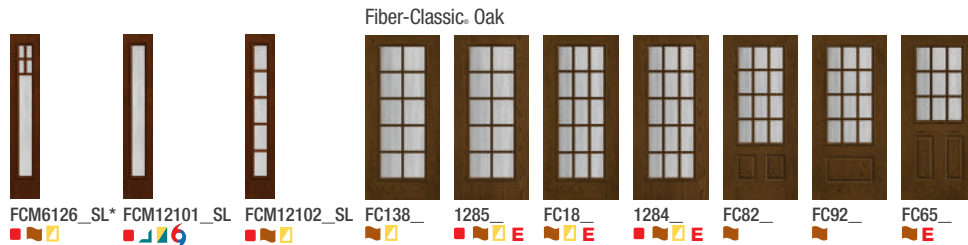

Smooth-Star®