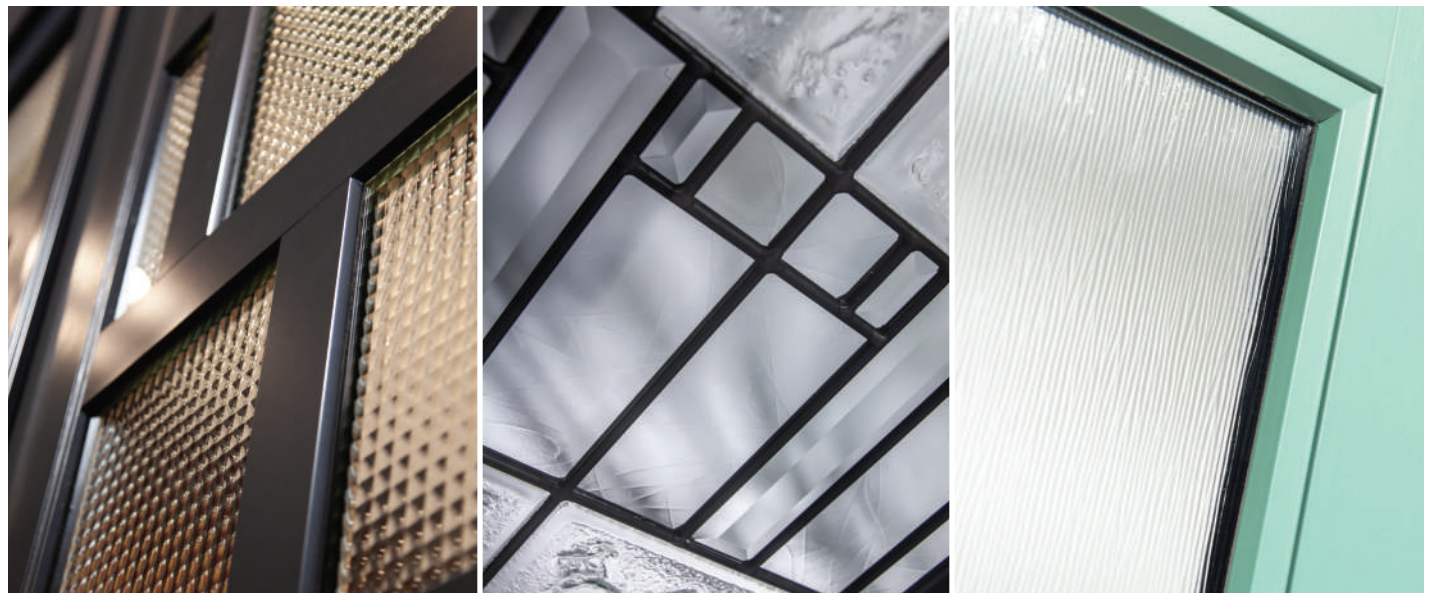

Optional Dentil Shelves**

Privacy & Textured Glass Options

Add the code to the blank in the style number for the desired door and glass combination.

- XK = Reeded
- XG = Geometric
- XE = Satin Etch
- XC = Chord
- XJ = Chinchilla
- XR = Rainglass
- XN = Granite