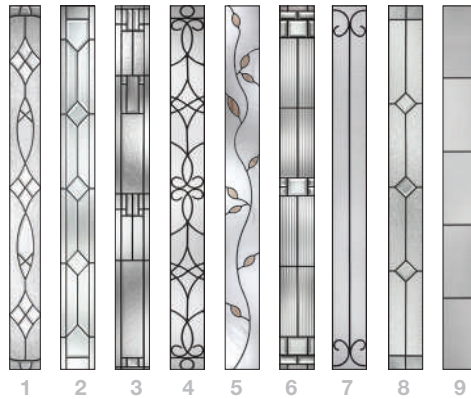

Optional Clavos & Strap Hinges

Smooth-Star.

S93 S220 S1100 S120 S200 S205 S31 S960 S755 S4800 S600 S11 S210 S100

Pulse® See available door options on page 36.

1 Start with a CONFIGURATION.

Combine doors and sidelites to create an entrance that fits your vision.

Double Door Solutions:

Single Door Solutions:

3 Select a GLASS.

Find an available glass design to complete the statement you want to make.

Privacy & Textured Glass

Available for all Pulse doors.

Also Available: Low-E & Clear Glass

Decorative Glass Available for Linea.

- 1 Blackstone.
- 2 Crystalline..
- 3 Sedona
- 4 Salinas.
- 5 Avonlea.
- 6 Saratoga..
- 7 Riserva.
- 8 Pembridge..
- 9 Axis.

Available for Ari.

Available for Echo.

2 Choose a MATERIAL.

Each style is available in any of these material choices.

Wood-Grained Fiberglass: Mahogany or Oak (Shown in Driftwood stain.)

Smooth Fiberglass

4 Then select a FRAME.

Choose the flat profile for modern appeal or scrolled profile for vintage style.