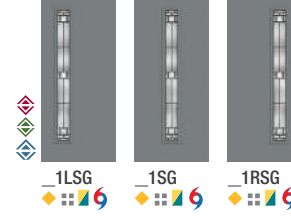

Línea

Key

- ★ Low-E Glass (LE)
- Black Nickel Caming (1D)
- ⋮ Brushed Nickel Caming (1C)
- ❖ Brass Caming (1A)
- ✕ Wrought Iron (1W)
- ▨ NEW Scrolled & Flat Advanta Lite Frame
- 6 WBDR / HVHZ Options

Privacy & Textured Glass Options

- XK = Reeded
- XG = Geometric
- XE = Satin Etch
- XC = Chord
- XJ = Chinchilla
- XR = Rainglass
- XN = Granite

Door Material Options

Find the icon for the material you want. Then add the code to the front of the style number.

- FCM = Mahogany-Grained Fiberglass
- FC = Oak-Grained Fiberglass
- S = Smooth Fiberglass

Blackstone.

Crystalline.

Sedona

Salinas.

Avonlea.

Saratoga.

Riserva.

Pembridge.

Axis.

Privacy & Textured / Clear