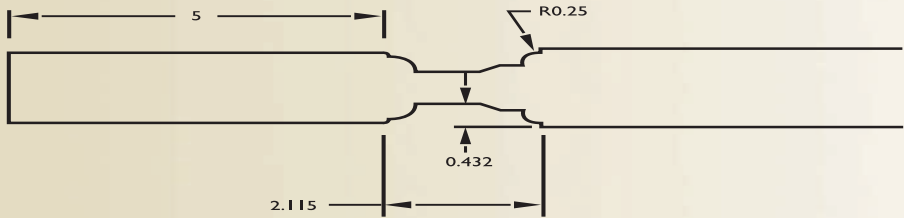

OPTIONAL DETAILED SPECIFICATIONS

Optional Beaded Raised Panels
Specify "with Beaded Raised Panel"