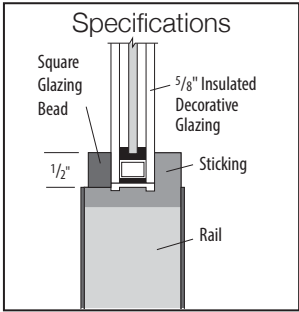

## Adelaide

6/8

7/0

8/0

Shown in Premium Primed Glass: Harlow Patina

**Available Species**

Primed	Fir	Knotty Alder

Available in Patina only  
**PRIVACY 8**