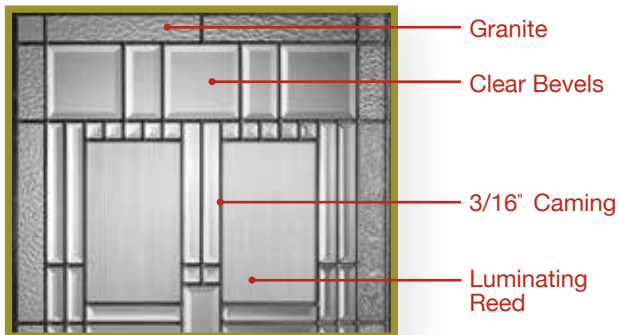

Available Species

Available in Patina only

PRIVACY **7**