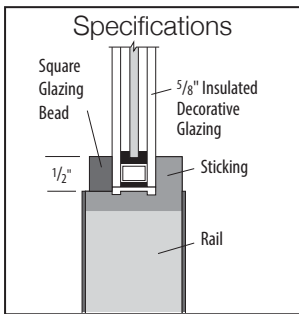

- Granite
- Narrow Reed
- 3/16" Caming
- 3/8" Caming
- Sandblast
- Clear Bevels

Harlow

6/8

7/0

8/0

Shown in Premium Primed Glass: Artisan Patina

**Available Species**

Available in Patina only