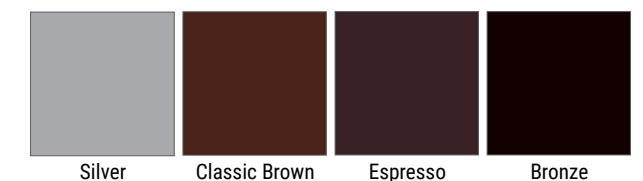

Premium Exterior Vinyl Finishes